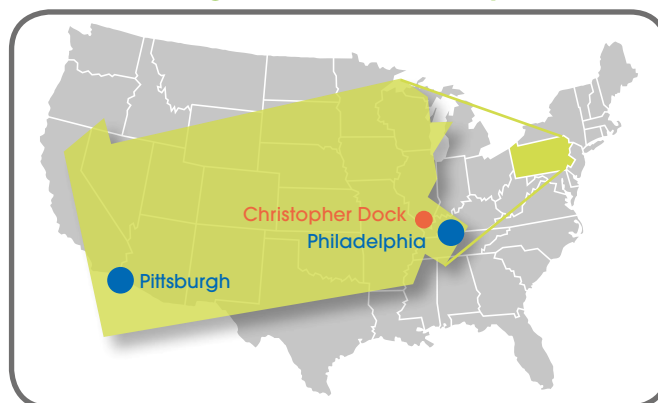

Private Day School

School Profile

Established in 1952, Christopher Dock Mennonite High School is a private Christian school for grades 9-12. The school offers a curriculum that is infused with faith and values, critical thinking, problem posing, and problem solving. Christopher Dock Mennonite High School provides a school experience where faculty members know each student's name. The school warmly welcomes international students and currently about 15% of the student population is from outside the United States. The beautiful and well-maintained 75 acres campus is considered to be one of the school's great assets. For extracurricular activities Dock students can choose from two dozen Art and Music courses and fully two-thirds of the students participate in one or more of the school's 15 varsity sports.

www.lansdale.org

Population 16,366

30 Min. Northwest of Philadelphia Airport Code – PHL

Number of Students
354 (16% International)

School Website
www.dockhs.org

Teacher/Student Ratio
1:11

Community Information

Lansdale, as small town in the southeastern part of Pennsylvania, is known for its many popular events held throughout the year including: Lansdale Bike Night, the Under the Lights Car Show, Lansdale Day and Founder's Day.

Foreign Languages

Spanish

Advanced Placement Courses

Calculus AB, Statistics, English Language and Composition, Biology, Spanish Language, Spanish Literature, US Government, Macroeconomics

Arts

Ceramics, Photography, Website, Graphics, Freehand Drawing, Water Colors, Art History

Athletics

Boys	Fall	Soccer, Golf, Cross Country
	Winter	Basketball, Bowling
	Spring	Track, Volleyball, Baseball
Girls	Fall	Soccer, Field Hockey, Cross Country, Volleyball
	Winter	Basketball, Bowling
	Spring	Track, Softball

Extracurricular Activities

Robotics Club

Enrollment Restrictions No Grade 12 applicants, Max 18

Minimum TOEFL Required

ESL Available/Level Yes

A school experience where faculty members know each student's name.
Welcome to Christopher Dock Mennonite School!

University Acceptance Rate 94%

University Acceptances **Brown University**, Pennsylvania State University, College of William and Mary, **Georgetown University**, Eastern Mennonite University, Wheaton College, American University, **Boston University**, Bucknell University, Franklin & Marshal College, Northeastern University, **New York University**, Parsons School of Design, Syracuse University, Purdue University, **University of Pennsylvania**, Rochester Institute of Technology, Temple University, Ursinus University, **Princeton University**, Villanova University, University of Delaware, University of Florida, University of Pittsburg, University of Richmond, Savannah School of Art and Design, Drexel University, American University, DePaul University